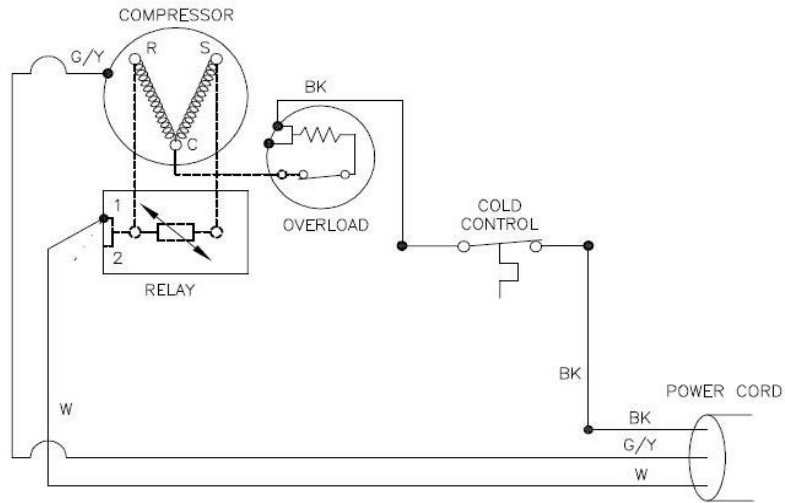

Wiring Diagrams:

PSWSA1K