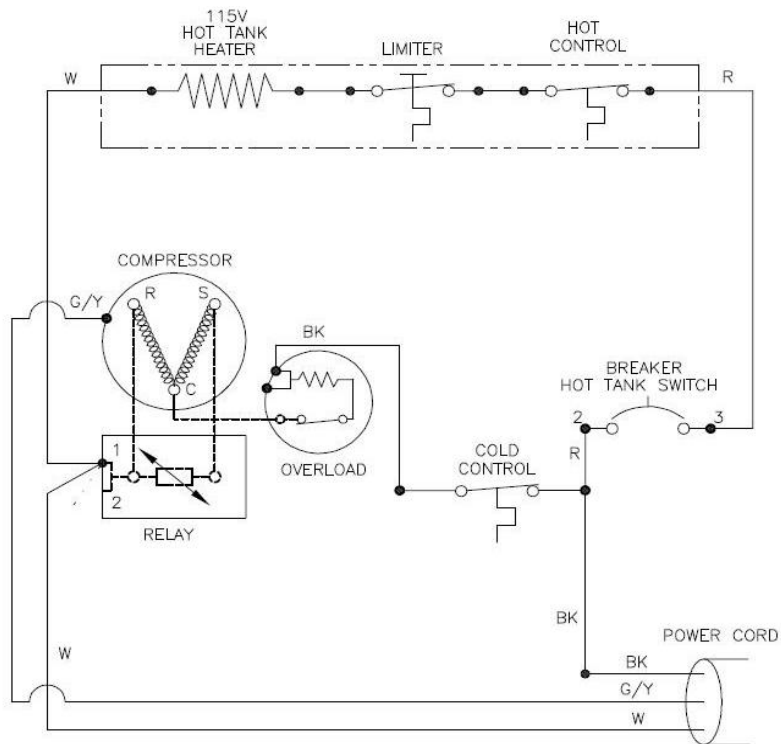

PSWSA1SHS

OASIS International

222 East Campus View Blvd · Columbus, Ohio 43235 U.S.A.
1-800-64-OASIS (1-800-646-2747)
www.oasiscoolers.com