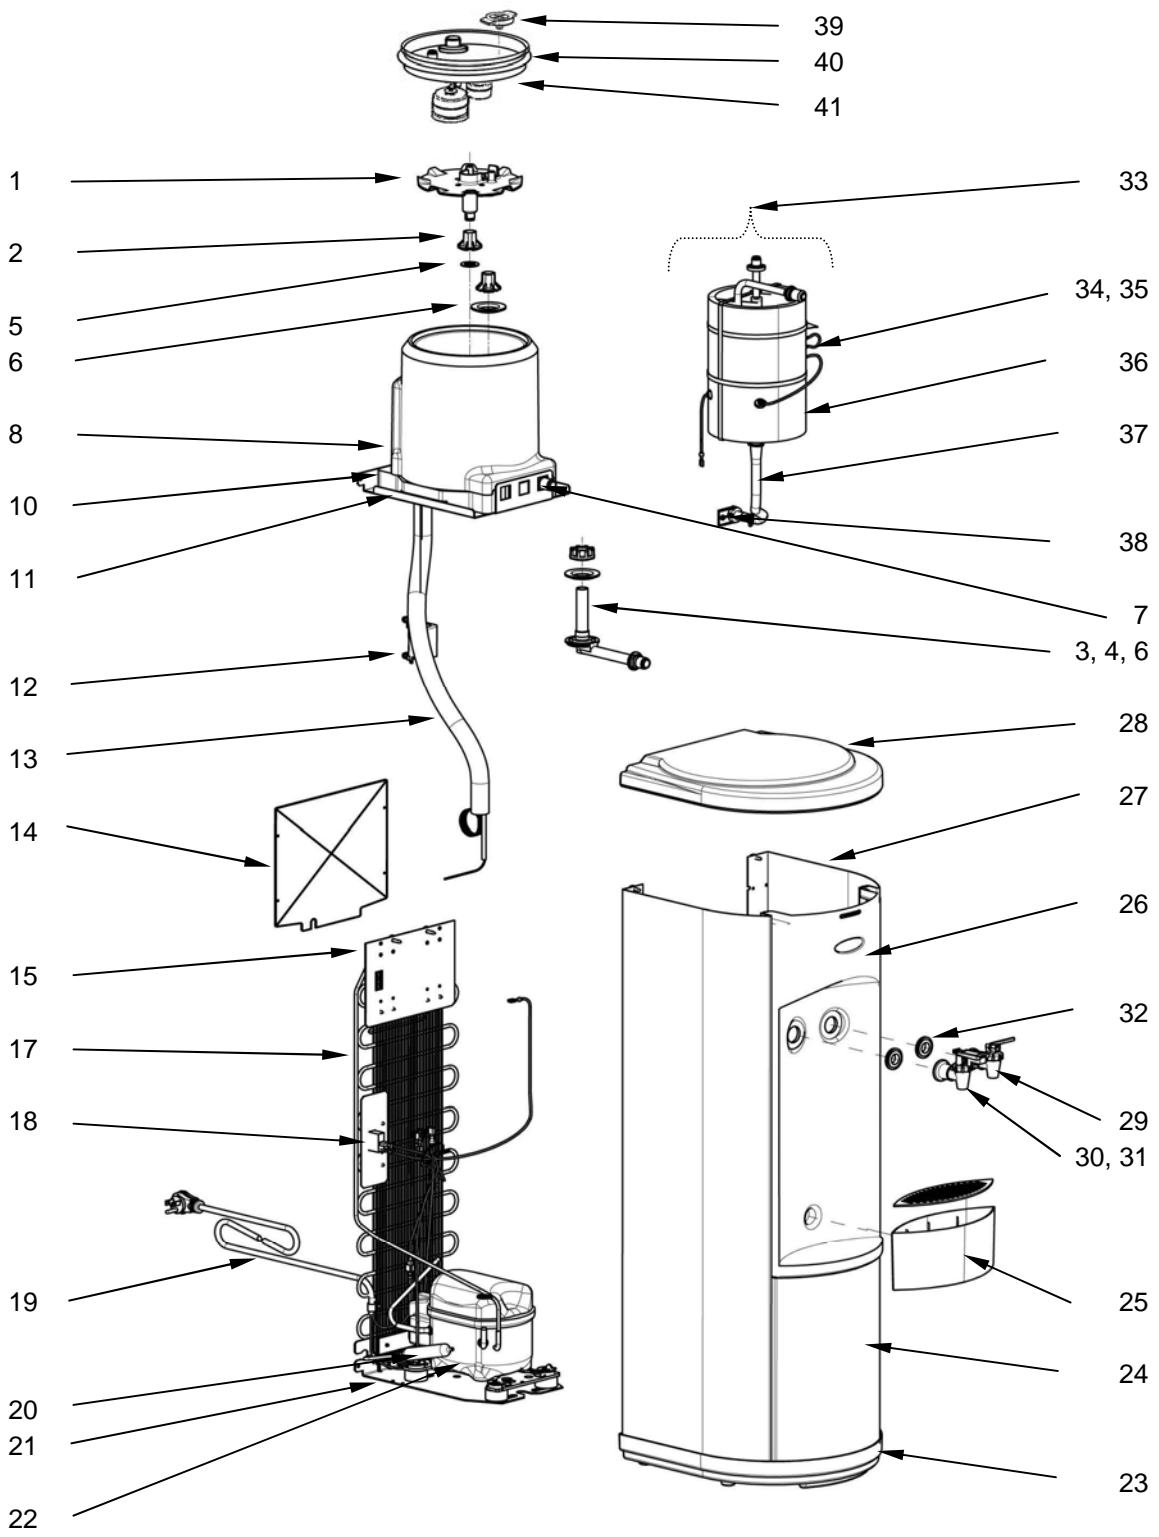

Illustrated Parts Breakdown

Specifications:

Model PSWSA1SK

Voltage	115VAC, $\pm 10\%$, 1 PH, 60 Hz
Size	42-1/2" H, 12" W, 12-1/2" D
Shipping Weight	52 lbs.
Cold Water Capacity	.6 GPH
Compressor	1/20 hp
Compressor (Full Load)	1.2 amps
Refrigerant	134a
Refrigerant Charge	1.375 oz.

Model PSWSA1SHS

Voltage	115VAC, $\pm 10\%$, 1 PH, 60 Hz
Size	42-1/2" H, 12" W, 12-1/2" D
Shipping Weight	58 lbs.
Cold Water Capacity	.6 GPH
Compressor	1/20 hp
Compressor (Full Load)	5.5 amps
Refrigerant	134a
Refrigerant Charge	1.375 oz.