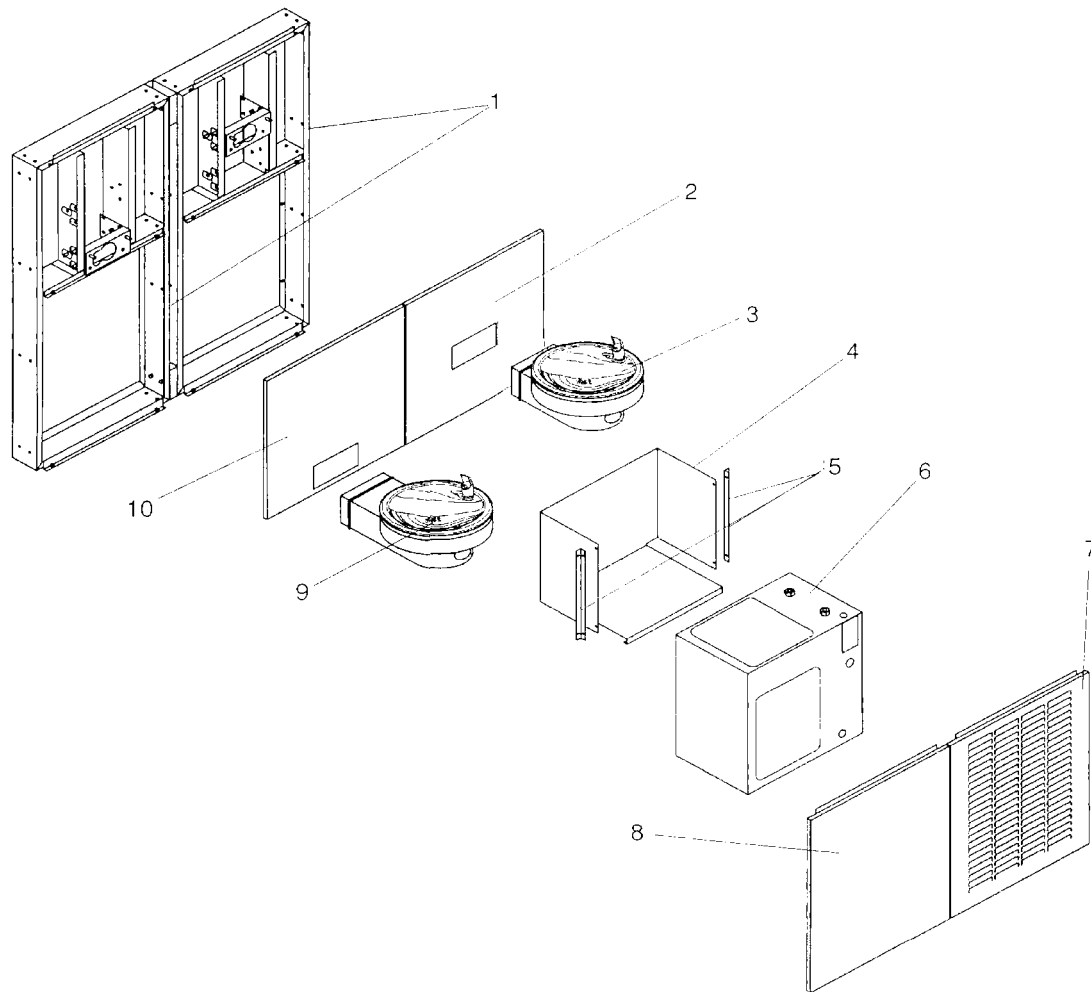

Item

Description

M8CR & DRF-7201

1	Frame Assy.....	027730-014 (2)
2	Upper Panel	027624-113
3	F110R or F140R.....	See Form 6055 or 6057
4	Cradle Assy.....	025733
5	Cradle Mounting Angle.....	026210
6	RLF8, R8 or RWCD8.....	See Form 2334 or 2354
7	Lower Panel, Louvered	027697-006
8	Lower Panel, Solid.....	027696-007
9	F140R.....	See Form 6055 or 6057
10	Upper Panel.....	027624-114