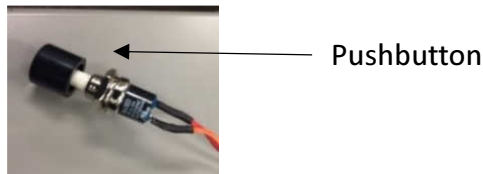

SET-UP GUIDE FOR OASIS® HANDS-FREE BOTTLE FILLER ELECTRONICS

Factory default program settings are:

- a. Units - Gallons
- b. Unfiltered unit
- c. Flow Rate = 1.0 GPMD
- d. Filter Capacity = 4750 gallons [18000 liters] for VersaFilter III
- e. Bottle Count = 0.5L (1 Bottle)
- f. 20 second maximum dispense time

For Hands-free VersaFiller models, top cap will need to be set aside until programming is complete. Remove top cap by unscrewing two (2) T15 torx screws if needed. Remove wire tie bundling pushbutton inside bottle filler and feed it through hole in cooler top. You can then adjust program using pushbutton through access panel of cooler.

For Hands-free Aqua Pointe models, remove lower front panel (if applicable) or lift out lower edge of upper panel to reach remote push button.

To change the program settings, follow these steps:

<u>Display</u>	<u>Action</u>
000000000 BOTTLES REUSED (Home Screen)	Depress button for 3 seconds to enter into the following menu settings and make changes. Note: at anytime it will exit menu and save settings when idle for 10 seconds (no button press) and revert back to Home Screen.
LTR/GAL GAL[LTR]	Depress button 3 seconds to change from Gallons to Liters, or momentary press to advance to next menu.
UNFILT/FILT? UNFILTERED UNIT [FILTERED UNIT]	Depress button 3 seconds to change from Unfiltered to Filtered unit, or momentary press to advance to next menu.
SELECT RATE 1.0 GPMD UNIT [3.8 LPM UNIT]	To change flow rate, momentarily depress button to change whole gallon digit. Hold button 3 seconds to advance to TENTHS of gallon digit. Depress momentarily to change the digit. Hold button 3 seconds to advance to the next menu.
RESET 00000000 GALLON COUNT? [LTR COUNT?]	Depress button for 3 seconds to reset water usage count, or momentary press to advance to next menu.
FILT CAPAC OF 4750 GAL [18000 LTR]	Depress button for 3 seconds to change filter capacity to 1250 GAL [5000 LTR] for VersaFilter I. Depress button for 3 seconds to change filter capacity to 3000 GAL [11000 LTR] for VersaFilter II. Depress button for 3 seconds to change filter capacity to 4750 GAL [18000 LTR] for VersaFilter III. or momentary press to advance to next menu.
3 sec rule ? 3 sec [0.5L]	Depress button for 3 seconds to switch from 3 sec rule to 0.5L bottle, or momentary press to advance to next menu. (The 3 sec rule increases the bottle count by 1 if the water is dispensed for 3 sec or more.)
RESET 00000000 BOT COUNT?	Depress button for 3 seconds to reset BOTTLES REUSED count to zero (Home Screen), or momentary press to advance to next menu.
Bot Filler Set time: 20 s	Depress button for 3 seconds to change maximum dispense time to 10, 20 or 30 seconds, or momentary press to advance to next menu.

OASIS INTERNATIONAL
222 East Campus View Blvd. • Columbus, OH 43235 U.S.A.
1-800-950-3226
www.oasiscoolers.com