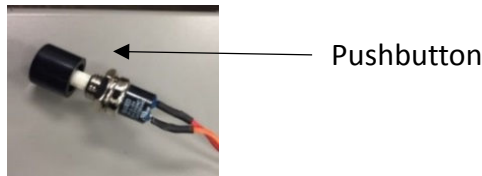

SET-UP GUIDE FOR OASIS® HANDS-FREE BOTTLE FILLER ELECTRONICS

Factory default program settings are:

- Units - Gallons
- Unfiltered unit
- Flow Meter = Rate Selected
- Filter Capacity = 1250 gallons [4731 liters] for a VersaFilter
- Bottle Count = 0.5L (1 Bottle)
- Flow Rate = 1.2 GPM
- 20 second maximum dispense time

For Hands-free VersaFiller models, top cap will need to be set aside until programming is complete. Remove top cap by unscrewing two (2) T15 torx screws if needed. Remove wire tie bundling pushbutton inside bottle filler and feed it through hole in cooler top. You can then adjust program using pushbutton through access panel of cooler.

For Hands-free Aqua Pointe models, remove lower front panel (if applicable) or lift out lower edge of upper panel to reach remote push button.

To change the program settings, follow these steps:

<i><u>Display</u></i>	<i><u>Action</u></i>
00000000 BOTTLES REUSED (Home Screen)	Depress button for 3 seconds to enter into the following menu settings and make changes. Note: at anytime it will exit menu and save settings when idle for 10 seconds (no button press) and revert back to Home Screen.
LTR/GAL GAL	Depress button 3 seconds to change from Gallons to Liters, or momentary press to advance to next menu.
UNFILT/FILT? UNFILT UNIT	Depress button 3 seconds to change from Unfiltered to Filtered unit, or momentary press to advance to next menu.
FLOW METER? RATE SELECTED	Depress button 3 seconds to change from Rate Selected to (Flow) Meter Enabled, or momentary press to advance to next menu.
SELECT RATE 1.2 GPM UNIT	To change flow rate, momentarily depress button to change whole gallon digit. Hold button 3 seconds to advance to TENTHS of gallon digit. Depress momentarily to change the digit. Hold button 3 seconds to advance to the next menu.
RESET 00000000 GALLON CNT [LTR COUNT]	Depress button for 3 seconds to reset Gallon or Liter count, or momentary press to advance to next menu.
FILT CAPAC OF 1250 GAL [4731 LTR]	Depress button for 3 seconds to change filter capacity to 3000 GAL [11355 liters] for Galaxi green filter, or momentary press to advance to next menu.
3 sec rule? 0.5L	Depress button for 3 seconds to switch from 0.5L bottle to 3 sec rule, or momentary press to advance to next menu. (The 3 Sec rule increases the bottle count based on a 3 second dispense.)
Reset 00000000 BOT COUNT?	Depress button for 3 seconds to reset (Home Screen) BOTTLES REUSED count, or momentary press to advance to next menu.
Bot Filler Set_time: 20 s	Depress button for 3 seconds to change maximum dispense time to 10, 20 or 30 seconds, or momentary press to advance to next menu.
RUN CAL AGAIN?	Depress button 3 seconds to run calibration again, or momentary press to advance to next menu.

OASIS INTERNATIONAL
222 East Campus View Blvd. • Columbus, OH 43235 U.S.A.
1-800-950-3226
www.oasiscoolers.com