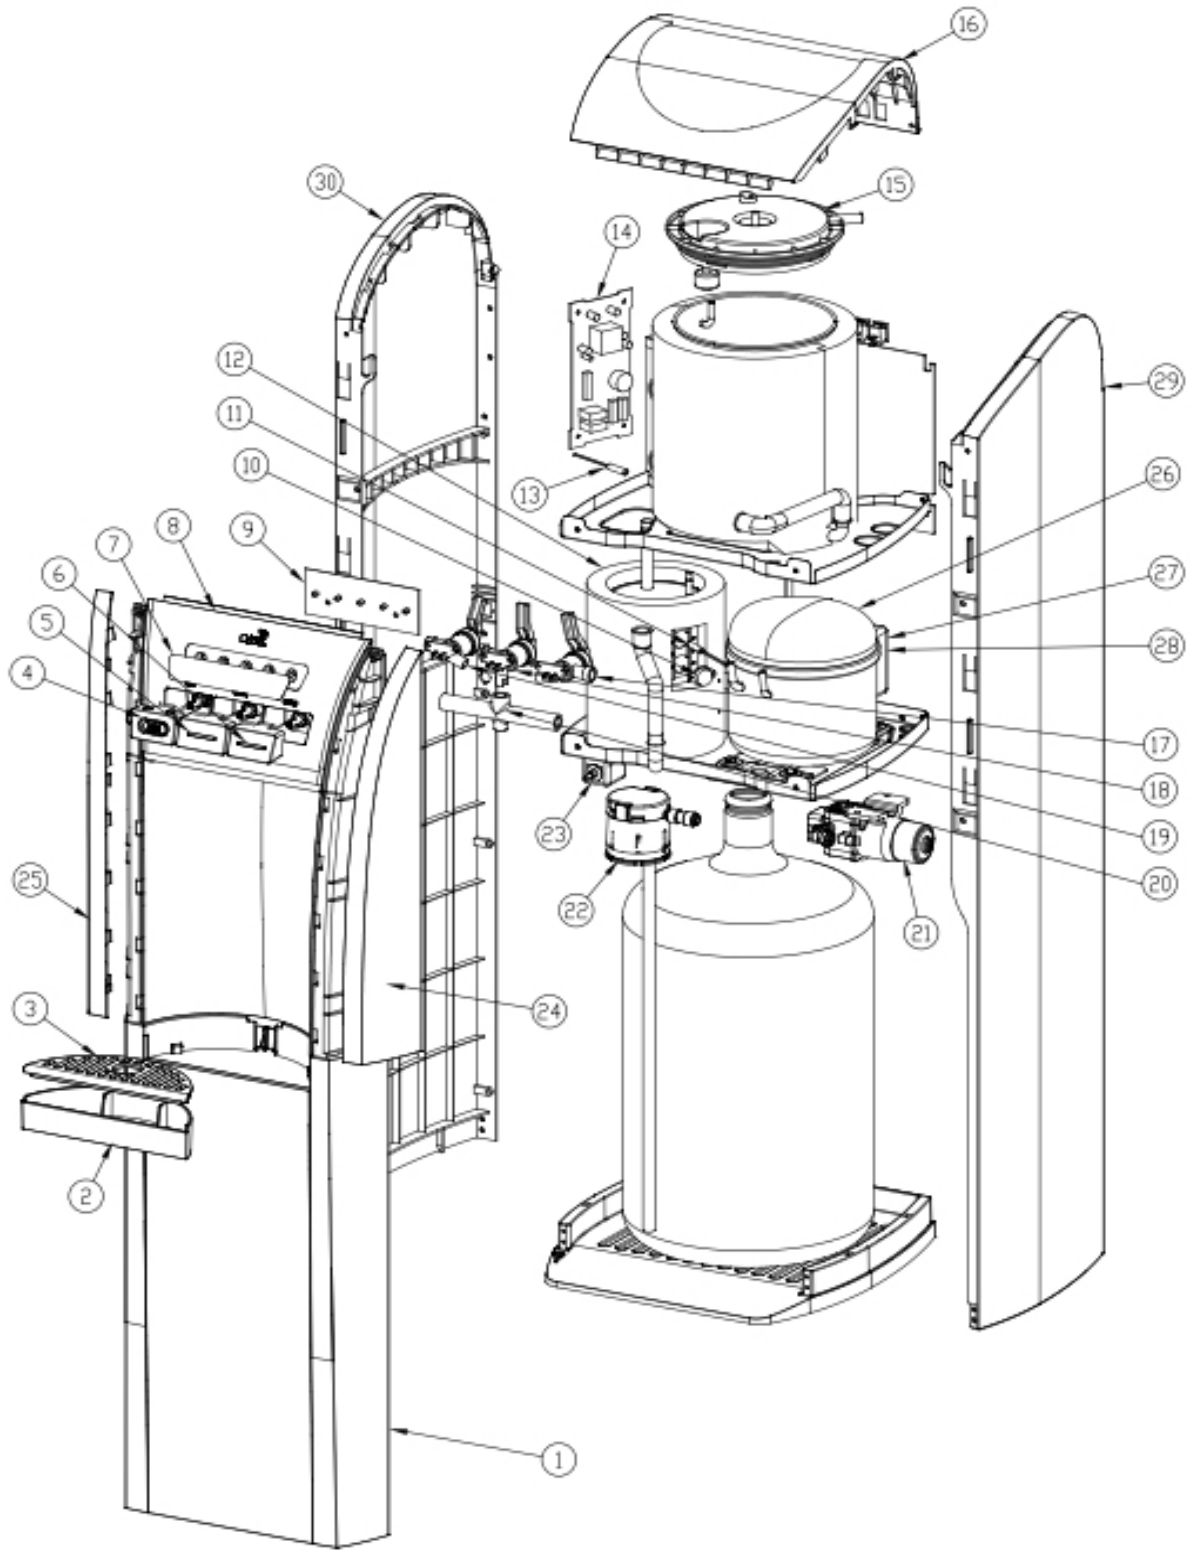

Illustrated Parts Breakdown

Specifications:

Model BAEB1SHSK

Voltage	115VAC, $\pm 10\%$, 1 PH, 60 Hz
Size	43-1/2" H, 12-3/4" W, 14" D
Shipping Weight	38.4 lbs.
Cold Water Capacity	1 GPH
Compressor	1/12 hp
Compressor (Full Load)	5.5 amps
Refrigerant	134a
Refrigerant Charge	1.3 oz.

Aquarius Bottom Load Parts Illustration & Listing

Parts List

Item #	Description	BAEB1SHSK Gray Accent	BAEB1SHSK Black Accent
1	Door Assy.	N/A	041195-001
2	Drip Tray	038872-001	041185-001
3	Grille, Drip Tray	038873-001	041184-001
4	Pushbutton, Hot Safety	N/A	041196-001
5	Pushbutton, Room Temp	N/A	041197-001
6	Pushbutton, Cold	N/A	041198-001
7	Lens Overlay, Display	N/A	N/A
8	Upper Panel, Front	N/A	041181-001
9	PCB, LED	N/A	041177-001
10	Heat Limiter	038880-001	041191-001
11	Sensor, Hot Tank NTC	038881-001	041193-001
12	Hot Tank Assy	038882-001	041178-001
13	Sensor, Cold Tank Thermostat	038883-001	041192-001
14	PCB, Main Control	N/A	041175-001
15	Lid Assy, Reservoir	N/A	041171-001
16	Top, Cooler	N/A	041170-001
17	Valve Assy, Cold or Faucet Valve Assembly	038887-001	041182-001
18	Valve Assy, Room Temp or Faucet Valve Assembly	038888-001	041182-001
19	Valve Assy, Hot or Faucet Valve Assembly	038889-001	041182-001
20	Manifold, Outlet or Faucet Valve Assembly	038890-001	041182-001
21	Pump Assy, Water	038891-001	041194-001
22	Siphon Assy, Bottle Cap	N/A	041186-001
23	Switch, Door	N/A	041183-001
24	Trim, Upper Right	N/A	041180-001
25	Trim, Upper Left	N/A	041179-001
26	Compressor, Danfu 2.0	038145-001	041187-001
27	Overload, Compressor	038146-001	041188-001
28	Start Relay, Compressor	038147-001	041189-001
29	Side Panel, Right	038896-001	041174-001
30	Side Panel, Left	N/A	041173-001