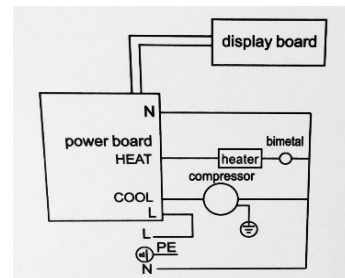

Parts List

Item #	Description	BAEB1SHSK Gray Accent	BAEB1SHSK Black Accent
1	Door Assy.	N/A	041195-001
2	Drip Tray	038872-001	041185-001
3	Grille, Drip Tray	038873-001	041184-001
4	Pushbutton, Hot Safety	N/A	041196-001
5	Pushbutton, Room Temp	N/A	041197-001
6	Pushbutton, Cold	N/A	041198-001
7	Lens Overlay, Display	N/A	N/A
8	Upper Panel, Front	N/A	041181-001
9	PCB, LED	N/A	041177-001
10	Heat Limiter	038880-001	041191-001
11	Sensor, Hot Tank NTC	038881-001	041193-001
12	Hot Tank Assy	038882-001	041178-001
13	Sensor, Cold Tank Thermostat	038883-001	041192-001
14	PCB, Main Control	N/A	041175-001
15	Lid Assy, Reservoir	N/A	041171-001
16	Top, Cooler	N/A	041170-001
17	Valve Assy, Cold or Faucet Valve Assembly	038887-001	041182-001
18	Valve Assy, Room Temp or Faucet Valve Assembly	038888-001	041182-001
19	Valve Assy, Hot or Faucet Valve Assembly	038889-001	041182-001
20	Manifold, Outlet or Faucet Valve Assembly	038890-001	041182-001
21	Pump Assy, Water	038891-001	041194-001
22	Siphon Assy, Bottle Cap	N/A	041186-001
23	Switch, Door	N/A	041183-001
24	Trim, Upper Right	N/A	041180-001
25	Trim, Upper Left	N/A	041179-001
26	Compressor, Danfu 2.0	038145-001	041187-001
27	Overload, Compressor	038146-001	041188-001
28	Start Relay, Compressor	038147-001	041189-001
29	Side Panel, Right	038896-001	041174-001
30	Side Panel, Left	N/A	041173-001

Items not shown:

Switch, Night Light	N/A	N/A
Switch, Hot Tank	N/A	N/A
Switch, Cooling	N/A	N/A
Power Cord	N/A	N/A
Handle, Cooler	038389-001	N/A
Drain Assy, Hot Tank	038902-001	N/A
Plug, Hot Tank Drain	N/A	041200-001
Cover, Hot Tank Drain	N/A	041201-001
Baffle	N/A	041176-001
Back Panel, Upper	N/A	041172-001
Float Lid, Filter Cap	N/A	041190-001

Wiring Diagrams:

BAEB1SHSK-DU100

Unit Label

OASIS International

222 East Campus View Blvd · Columbus, Ohio 43235 U.S.A.
1-800-64-OASIS (1-800-646-2747)
www.oasiscoolers.com