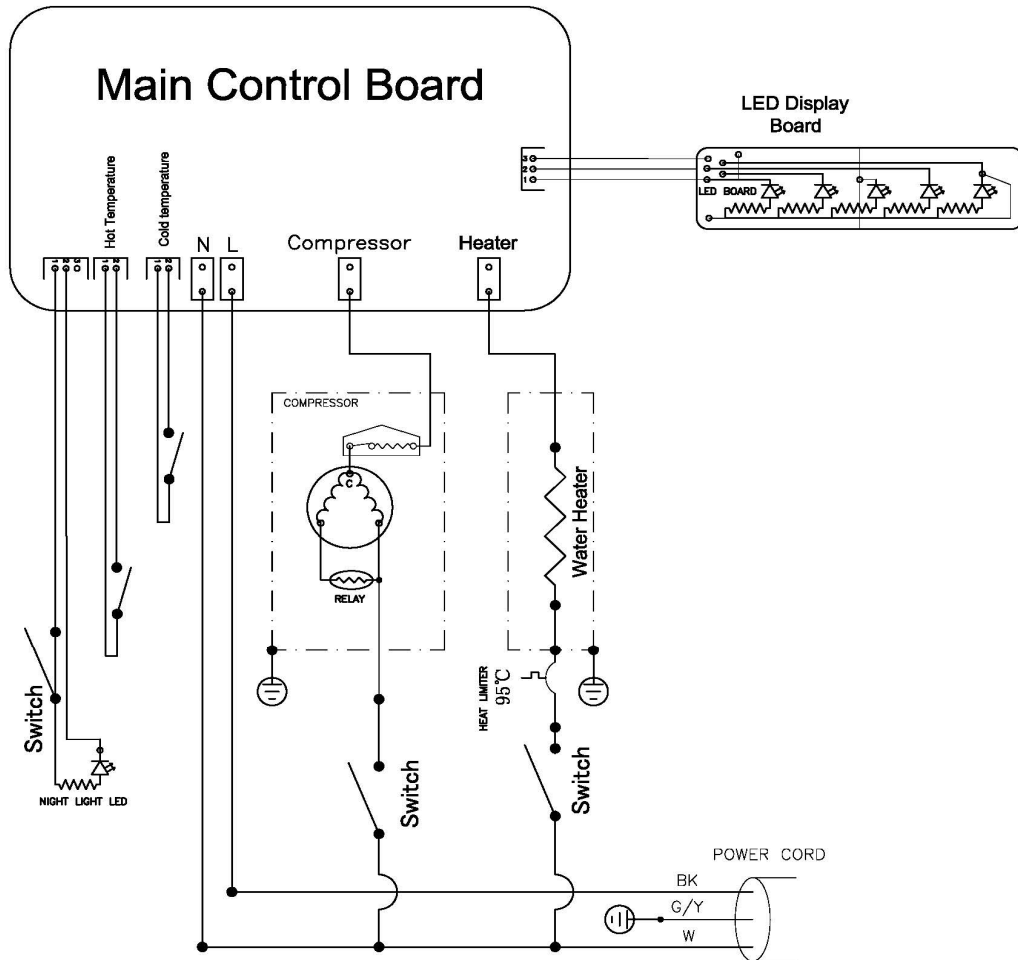

Parts List

Item #	Description	BAEB1SHSK Gray Accent	BAEB1SHSK Black Accent
1	Door Assy.	N/A	041195-001
2	Drip Tray	038872-001	041185-001
3	Grille, Drip Tray	038873-001	041184-001
4	Pushbutton, Hot Safety	N/A	041196-001
5	Pushbutton, Room Temp	N/A	041197-001
6	Pushbutton, Cold	N/A	041198-001
7	Lens Overlay, Display	N/A	N/A
8	Upper Panel, Front	N/A	041181-001
9	PCB, LED	N/A	041177-001
10	Heat Limiter	038880-001	041191-001
11	Sensor, Hot Tank NTC	038881-001	041193-001
12	Hot Tank Assy	038882-001	041178-001
13	Sensor, Cold Tank Thermostat	038883-001	041192-001
14	PCB, Main Control	N/A	041175-001
15	Lid Assy, Reservoir	N/A	041171-001
16	Top, Cooler	N/A	041170-001
17	Valve Assy, Cold or Faucet Valve Assembly	038887-001	041182-001
18	Valve Assy, Room Temp or Faucet Valve Assembly	038888-001	041182-001
19	Valve Assy, Hot or Faucet Valve Assembly	038889-001	041182-001
20	Manifold, Outlet or Faucet Valve Assembly	038890-001	041182-001
21	Pump Assy, Water	038891-001	041194-001
22	Siphon Assy, Bottle Cap	N/A	041186-001
23	Switch, Door	N/A	041183-001
24	Trim, Upper Right	N/A	041180-001
25	Trim, Upper Left	N/A	041179-001
26	Compressor, Danfu 2.0	038145-001	041187-001
27	Overload, Compressor	038146-001	041188-001
28	Start Relay, Compressor	038147-001	041189-001
29	Side Panel, Right	038896-001	041174-001
30	Side Panel, Left	N/A	041173-001

Items not shown:

Switch, Night Light	N/A	N/A
Switch, Hot Tank	N/A	N/A
Switch, Cooling	N/A	N/A
Power Cord	N/A	N/A
Handle, Cooler	038389-001	N/A
Drain Assy, Hot Tank	038902-001	N/A
Plug, Hot Tank Drain	N/A	041200-001
Cover, Hot Tank Drain	N/A	041201-001
Baffle	N/A	041176-001
Back Panel, Upper	N/A	041172-001
Float Lid, Filter Cap	N/A	041190-001

Wiring Diagrams:

BAEB1SHSK-DU100

Unit Label

OASIS International

222 East Campus View Blvd · Columbus, Ohio 43235 U.S.A.
1-800-64-OASIS (1-800-646-2747)
www.oasiscoolers.com