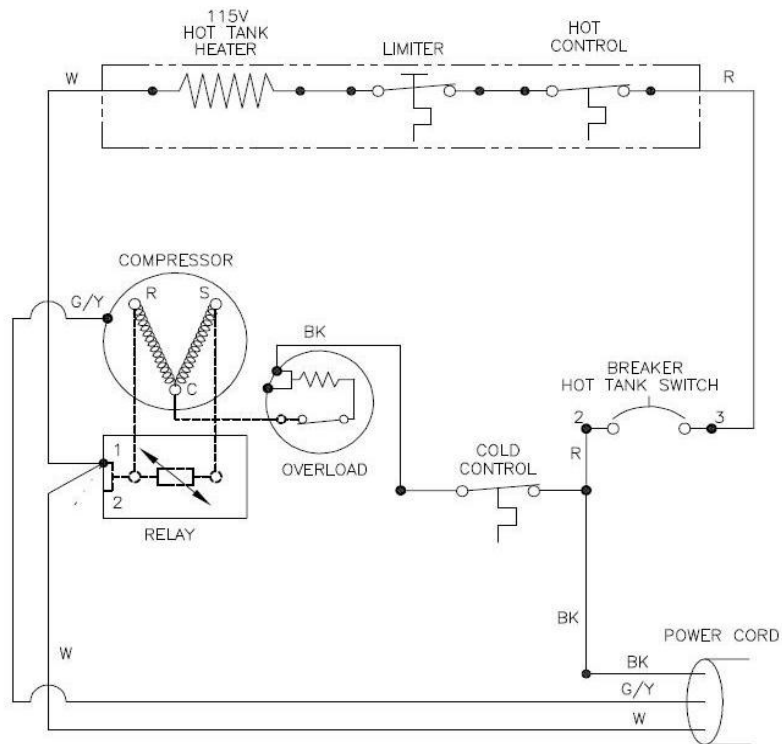

BP(D, O)1SHS

OASIS International

222 East Campus View Blvd · Columbus, Ohio 43235 U.S.A.
1-800-64-OASIS (1-800-646-2747)
www.oasiscoolers.com