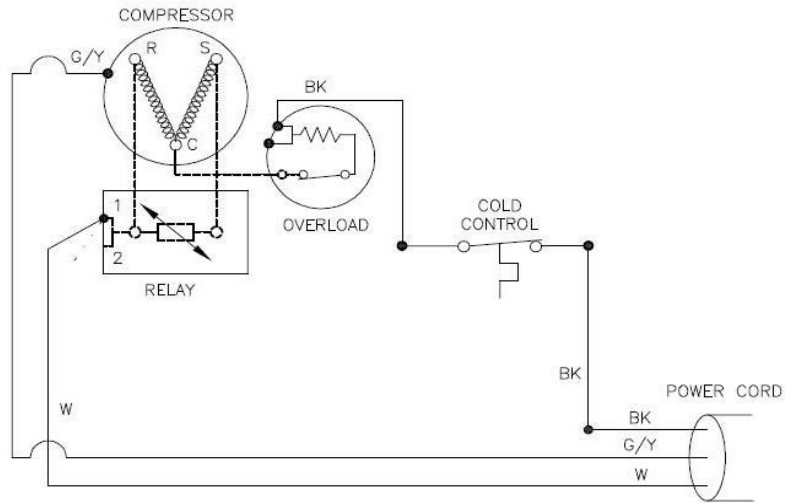

Wiring Diagrams:

BPD1SK