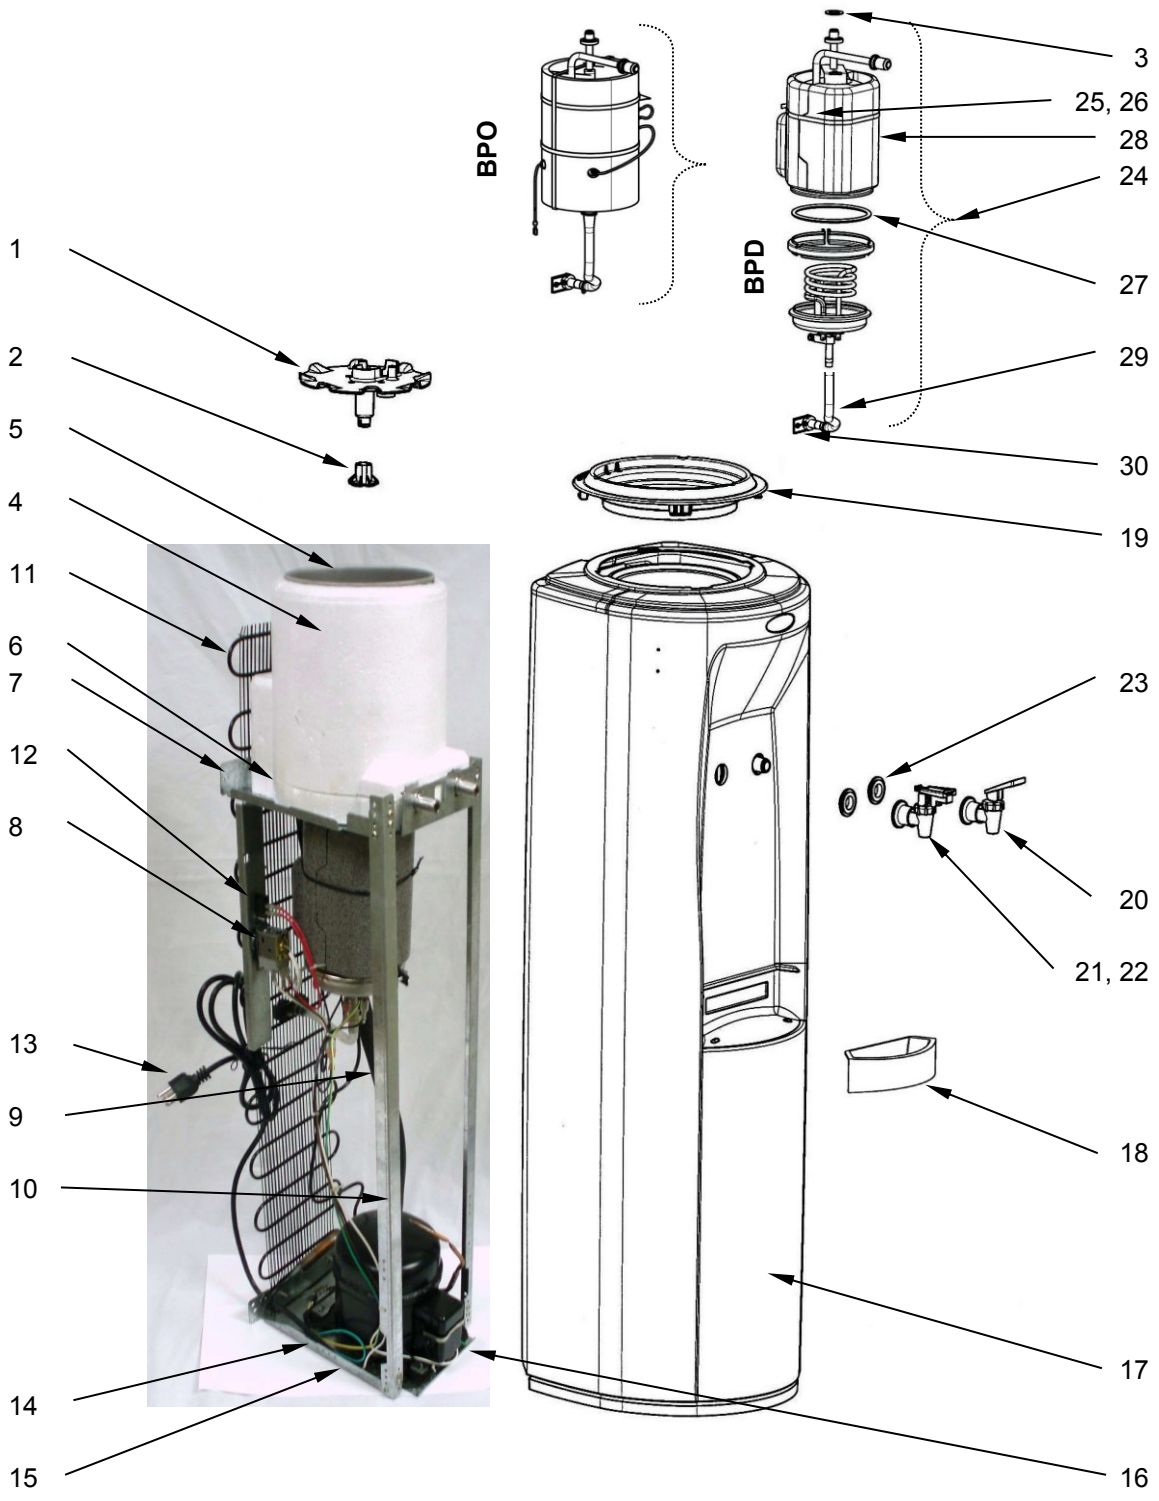

Illustrated Parts Breakdown

Specifications:

Model BPD1SK

Voltage	115VAC, ±10%, 1 PH, 60 Hz
Size	38-3/8" H, 12-1/2" W, 12-1/2" D
Shipping Weight	35 lbs.
Cold Water Capacity	.6 GPH
Compressor	1/20 hp
Compressor (Full Load)	1.2 amps
Refrigerant	134a
Refrigerant Charge	1.375 oz.

Model BP(D, O)1SHS

Voltage	115VAC, ±10%, 1 PH, 60 Hz
Size	38-3/8" H, 12-1/2" W, 12-1/2" D
Shipping Weight	40 lbs.
Cold Water Capacity	.6 GPH
Compressor	1/20 hp
Compressor (Full Load)	5.5 amps
Refrigerant	134a
Refrigerant Charge	1.375 oz.