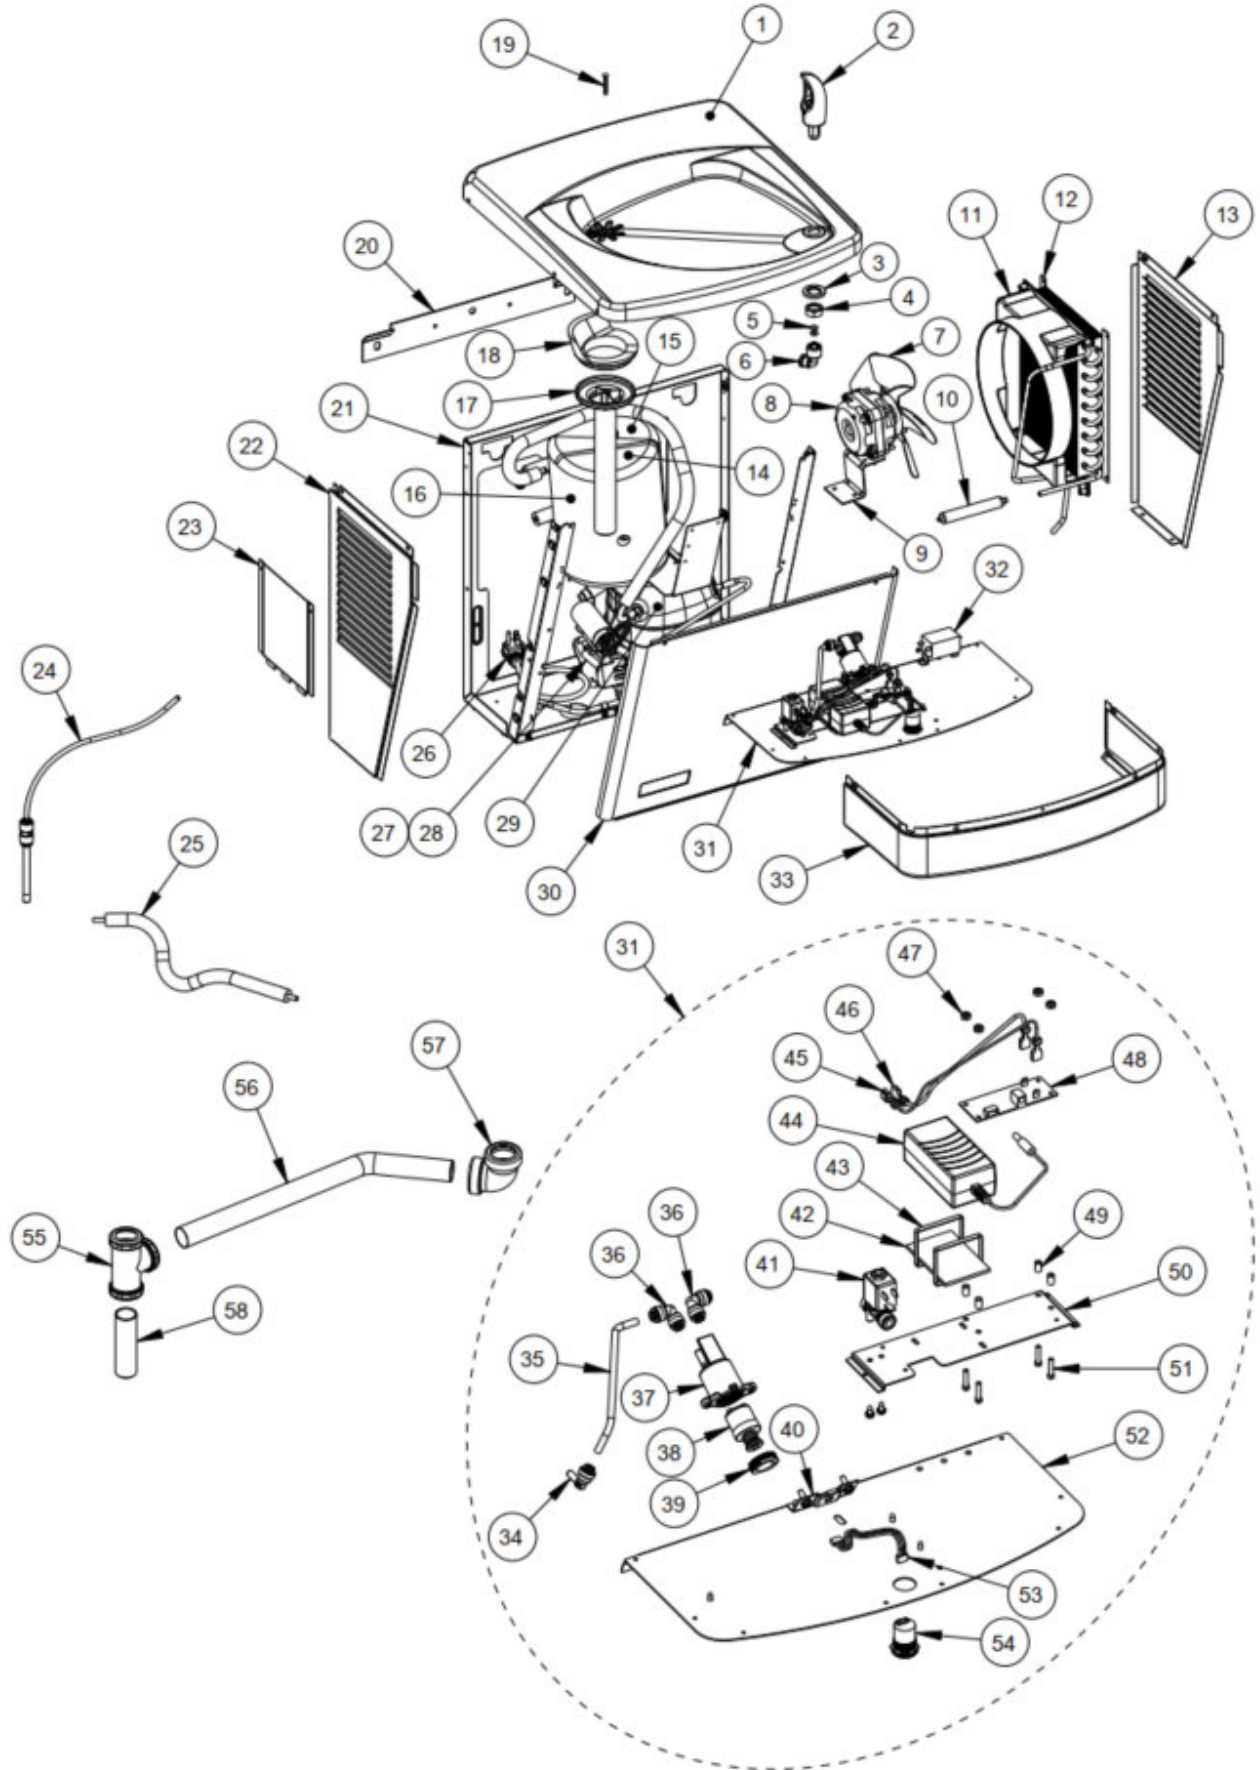

**Ratings: Room Temperature 90°F, Supply Water
Temperature 80°F, Drinking Water Temperature
50°F**

*Specifications subject to change without notice

Exploded View

Parts Listing

ITEM #	Description	PG8ACT	PG8ACSLTT	
			PG8ACST	PGACST
1	Top, Cooler - Requires 031756-003 Waste Drain Gasket	038934-101	038934-101	038934-101
2	Bubbler, Antimicrobial	035607-111	035607-111	035607-111
3	Washer, Undertop	028706-030	028706-030	028706-030
4	Locknut	026824-019	026824-019	026824-019
5	O-Ring (Qty. 2)	030858-221	030858-221	030858-221
6	Bubbler Nut Fitting	036026-001	036026-001	036026-001
7	Fan Blade - Included with 038813-001 Fan Motor	038773-002	038773-002	N/A
8	Motor, Fan - Includes the 038773-002 Fan Blade	038813-001	038813-001	N/A
9	Bracket, Fan Motor	036478-001	036478-001	N/A
10	Drier	034343-003	034343-003	N/A
11	Fan Shroud	031767-003	031767-003	N/A
12	Condenser	031766-301	031766-301	N/A
13	Side Panel, Right Greystone	035081-001	035081-001	035081-301
	Side Panel, Right Sandstone	035081-009	035081-009	035081-309
	Side Panel, Right Stainless	035081-010	035081-010	035081-310
14	Insulation Left Cooling Tank	035088-002	035088-002	N/A
15	Insulation Right Cooling Tank	035088-001	035088-001	N/A
16	Cooling Tank, Insulated	033469-063	033469-063	N/A
17	Waste Assembly	036011-001	036011-002	036009-002
18	Waste Gasket	031756-003	031756-003	031756-003
19	Drain Screw	036049-002	036049-002	036049-002
20	Hanger Bracket	031363-002	031363-002	031363-002
21	Frame	035089-001	035089-001	036455-001
22	Side Panel, Left Greystone	035080-001	035080-301	035080-001
	Side Panel, Left Sandstone	035080-009	035080-309	035080-009
	Side Panel, Left Stainless	035080-010	035080-310	035080-010
23	Patch Plate, Greystone	N/A	036142-001	036142-001
	Patch Plate, Sandstone	N/A	036142-009	036142-009
	Patch Plate, Stainless	N/A	036142-010	036142-010
24	Waterline, Inlet to Valve or Tank	035504-010-SP	035504-010-SP	035504-010-SP
25	Waterline, Valve or Tank to Bubbler - Includes 036026-001 Bubbler Nut Fitting	035504-013-SP	035504-013-SP	035504-012-SP
26	Power Cord	026540-045	026540-045	N/A
	Power Cord, DC - Connects to 038036-003 Power Supply on Shelf Assembly	038138-003	038138-003	038138-003
27	Relay, PTC - TECUMSEH	041234-001	041234-001	N/A
	Relay - SIKELAN	041521-001	041521-001	N/A
28	Overload - TECUMSEH	041235-001	041235-001	N/A
	Overload - SIKELAN	041522-001	041522-001	N/A
29	Compressor Assembly THK4430YAA - TECUMSEH	041233-001	041233-001	N/A
	Compressor Assembly GQR80TD - SIKELAN	041520-001	041520-001	N/A
30	Front Panel, Greystone	035079-001	035079-001	035079-001
	Front Panel, Sandstone	035079-009	035079-009	035079-009
	Front Panel, Stainless	035079-010	035079-010	035079-010
31	Shelf Assembly	035092-601-SP	035092-601-SP	035092-601-SP
32	Cold Control	027040-039	027040-039	N/A
33	Front Nose, Greystone	035077-504	035077-504	035077-504
	Front Nose, Sandstone	035077-503	035077-503	035077-503
	Front Nose, Stainless	035077-502	035077-502	035077-502
34	Fitting, Plug-in Elbow	029994-103	029994-103	029994-103
35	Tube, PE 1/4" OD x 14" Long	030152-035-SP	030152-035-SP	030152-035-SP
36	Fitting, Union Elbow (Qty. 2)	028481-301	028481-301	028481-301
37	Cartridge Holder	035990-001	035990-001	035990-001
38	Cartridge Valve	029967-005	029967-005	029967-005
39	Retaining Nut, Plastic	A020957	A020957	A020957
40	Cartridge Bracket	038042-001	038042-001	038042-001