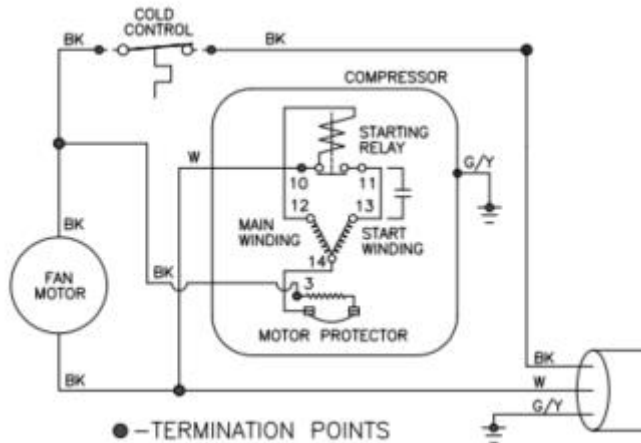

**PGV8AC-SK300, PGV8ACSL-SK310,
PGVF8AC-SK300, PGVF8ACSL-SK310**