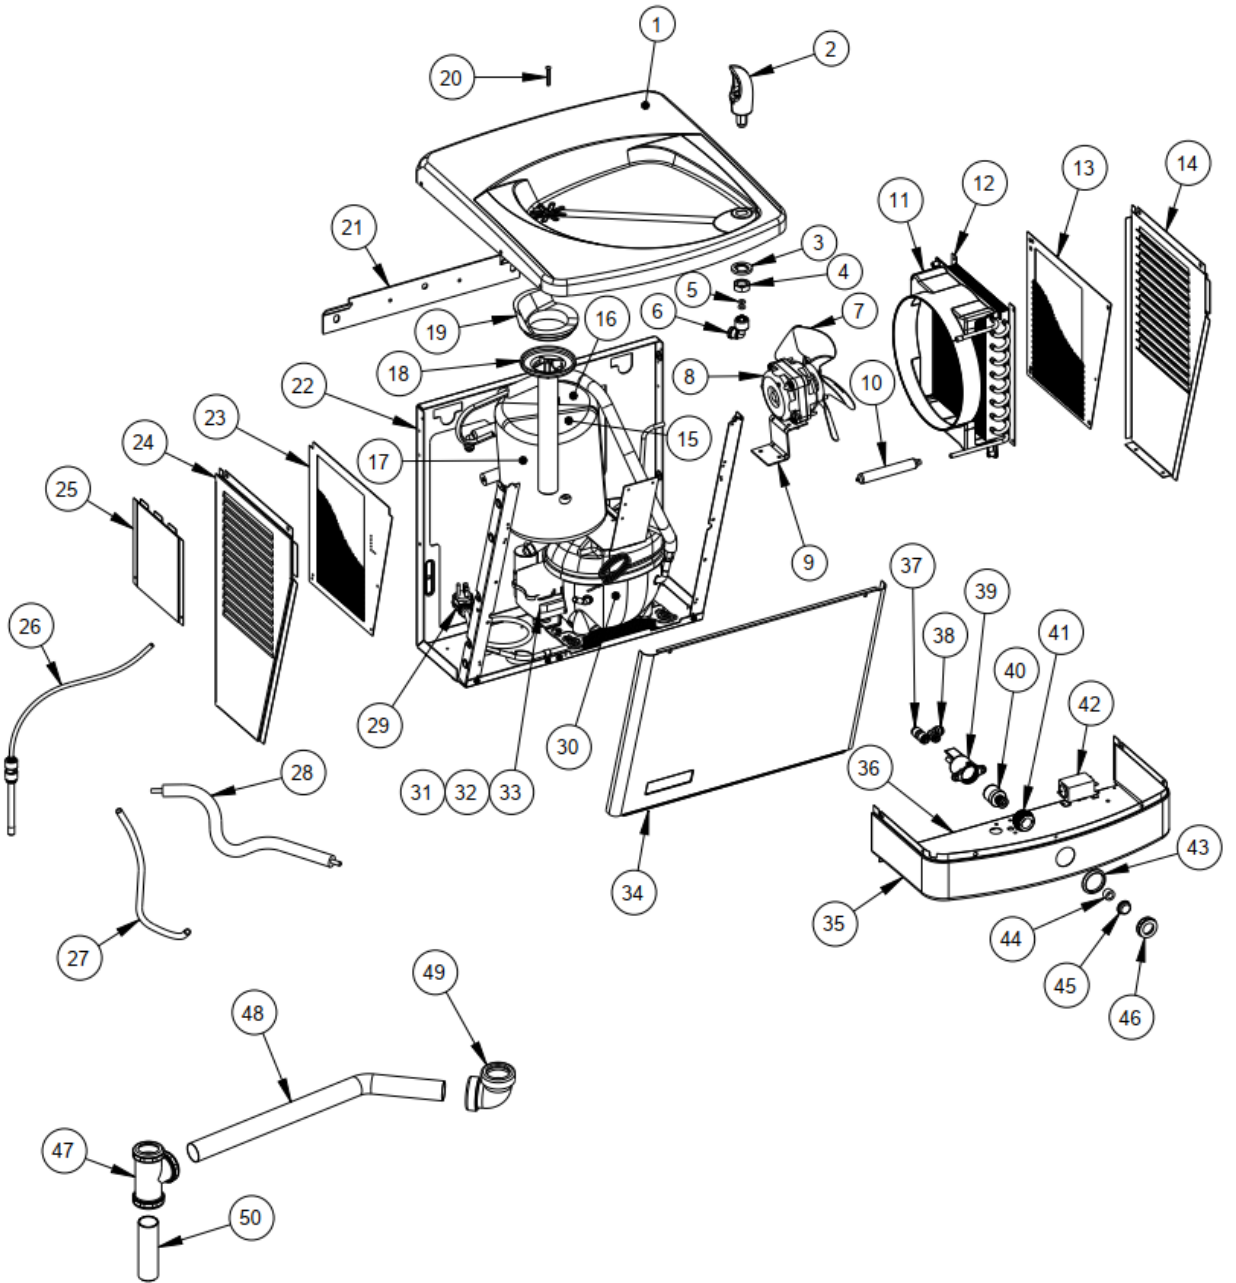

Exploded View

Parts Listing

ITEM #	Description	PGV8AC	PGV8ACSL	
			PGV8ACS	PGVACS
1	Top, Cooler - Requires 031756-003 Waste Drain Gasket	038934-101	038934-101	038934-101
2	Bubbler (Includes item 5, O-Rings)	038112-101	038112-101	038112-101
3	Washer, Undertop	028706-030	028706-030	028706-030
4	Locknut	026824-019	026824-019	026824-019
5	O-Ring - (Qty. 2)	030858-221	030858-221	030858-221
6	Bubbler Nut Fitting	036026-001	036026-001	036026-001
7	Fan Blade - Included with 038813-001 Fan Motor	038773-002	038773-002	N/A
8	Motor, Fan - Includes the 038773-002 Fan Blade	038813-001	038813-001	N/A
9	Bracket, Fan Motor	036478-001	036478-001	N/A
10	Drier	034343-003	034343-003	N/A
11	Fan Shroud	031767-003	031767-003	N/A
12	Condenser	031766-301	031766-301	N/A
13	Brace Assembly, Right	033995-002	033995-002	N/A
14	Side Panel, Right Stainless	035081-010	035081-010	035081-310
15	Insulation Left Cooling Tank	035088-002	035088-002	N/A
16	Insulation Right Cooling Tank	035088-001	035088-001	N/A
17	Cooling Tank, Insulated - TECUMSEH	033469-063	033469-063	N/A
	Cooling Tank, Insulated - SIKELAN	033469-066	033469-066	N/A
18	Waste Assembly	036011-001	036011-002	036009-002
19	Waste Drain Gasket	031756-003	031756-003	031756-003
20	Drain Screw	036049-002	036049-002	036049-002
21	Hanger Bracket	031363-002	031363-002	031363-002
22	Frame	035089-002	035089-002	035089-002
23	Brace Assembly, Left	033995-001	N/A	033995-001
24	Side Panel, Left Stainless	035080-010	035080-310	035080-010
25	Patch Plate, Stainless	N/A	036142-010	N/A
26	Waterline, Inlet to Valve or Tank	035504-010-SP	035504-010-SP	N/A
27	Waterline, Valve to Tank	030152-010-SP	035504-020-SP	035503-001-SP
28	Waterline, Tank or Valve to Bubbler - Includes Bubbler Elbow Fitting	035504-013-SP	035504-021-SP	035504-021-SP
29	Power Cord	036820-001	036820-001	N/A
30	Compressor Assembly THK4430YAA - TECUMSEH	041233-001	041233-001	N/A
	Compressor Assembly QQR80TD - SIKELAN	041520-001	041520-001	N/A
31	Relay, PTC - TECUMSEH	041234-001	041234-001	N/A
	Relay - SIKELAN	041521-001	041521-001	N/A
32	Overload - TECUMSEH	041235-001	041235-001	N/A
	Overload - SIKELAN	041522-001	041522-001	N/A
33	Start Capacitor - TECUMSEH	041366-001	041366-001	N/A
	Start Capacitor - SIKELAN	041529-001	041529-001	N/A
34	Front Panel, Stainless	035079-010	035079-010	035079-010
35	Front Nose, Stainless	035077-210	035077-210	035077-210
36	Shelf	035078-001	035078-001	035078-001
37	Fitting, Union	028605-301	028605-301	028605-301
38	Fitting, Union Elbow	028481-301	028481-301	028481-301
39	Cartridge Holder	035990-001	035990-001	035990-001
40	Cartridge Valve	029967-005	029967-005	029967-005
41	Retaining Nut, Metal	029970-002	029970-002	029970-002
42	Cold Control	027040-062	027040-062	N/A
43	Nut, Cartridge Ring	029969-004	029969-004	029969-004
44	Spacer	028706-045	028706-045	028706-045
45	Pushbutton	024779-004	024779-004	024779-004
46	Hex Cover Nut	024778-004	024778-004	024778-004
47	Waste Tee	N/A	N/A	A020968
	Washer, Slip 1-1/2" TO 1-1/4" - 3 Required	N/A	N/A	039043-001
48	Waste Arm Tube, PG8ACSL	N/A	N/A	026980-004
	Waste Elbow	N/A	N/A	A020967
49	Washer, Slip 1-1/2" TO 1-1/4" - 2 Required	N/A	N/A	039043-001
	Waste Extension Tube, 4.13" Long	N/A	N/A	036010-016