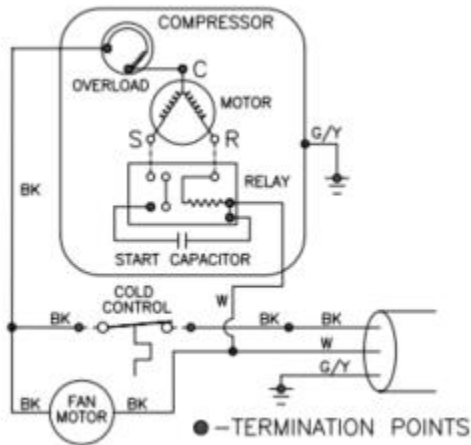

Wiring Diagram:

**PGV8AC-300, PGV8ACSL-310,
PGVF8AC-300, PGVF8ACSL-310,**