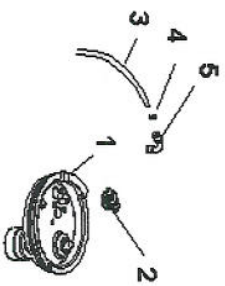

1	Mechanical Float	033394-001
2	Filter Assy	031823-002
3	Tubing, LLDPE 1/4" OD	029959-002
4	Ftg, JG Union Elbow	028481-001
5	In-line strainer	033264-002