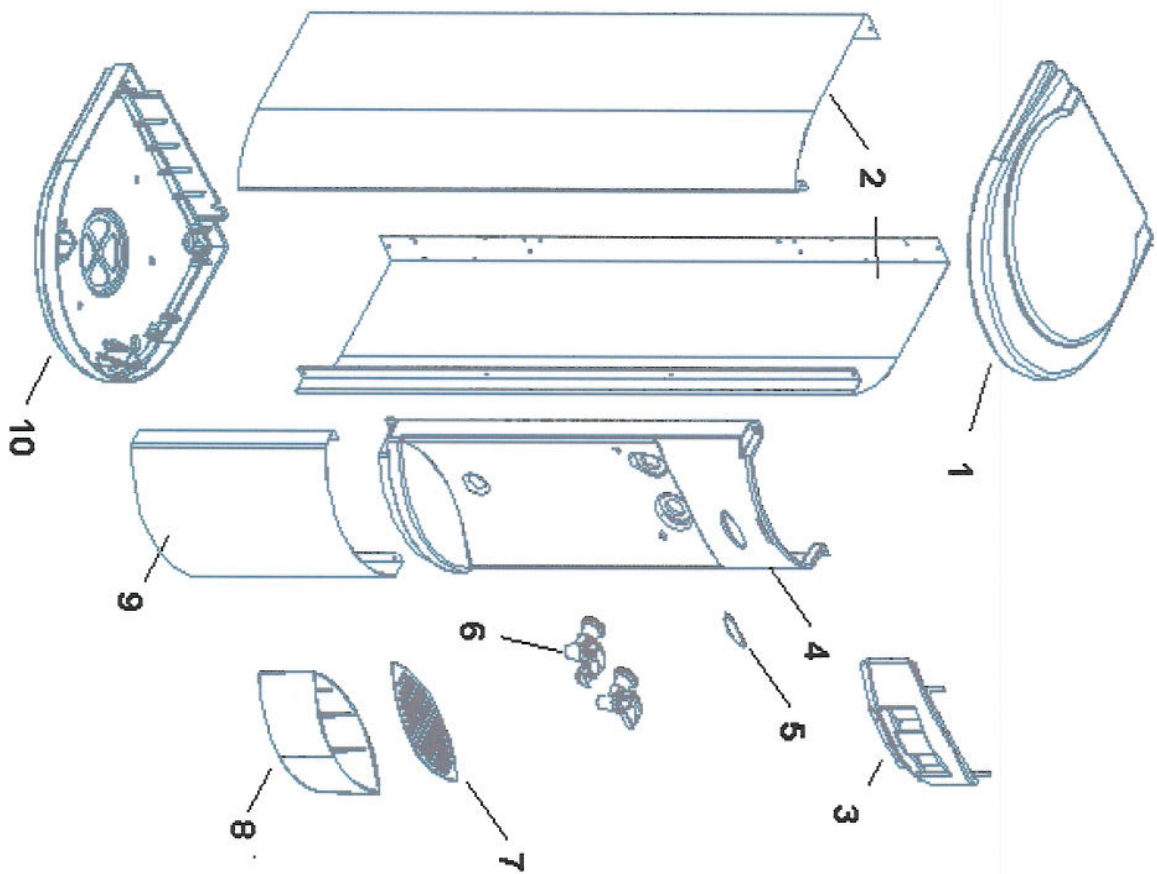

# Bottle Quartz Cabinetry

No	Part Number	Description
1	037156-001	Top
2	037153-001	Side Panel, SS
3	037154-001	Faucet Cover
4	037157-001	Upper Front Panel
5	70-0006	OASIS Label
6	033552P017	Faucet Assy - Cook
6	033552P018	Faucet Assy - Cold
6	033552P019	Faucet Assy - Hot
7	64-0407-00-B	Drip Tray Grille, BLK
8	64-0407-00-A	Drip Tray, BLK
9	037152-001	Lower Front Panel, SS
10	64-0046-09	Base
Not Shown		
	032080-107	Faucet Clip, BLK

# POU Quartz Cabinetry

No	Part Number	Description
1	037155-001	Top
2	037153-002	Side Panel, SS
3	037154-001	Faucet Cover
4	037157-001	Upper Front Panel
5	70-0006	OASIS Label
6	033552P017	Faucet Assy - Cook
6	033552P018	Faucet Assy - Cold
6	033552P019	Faucet Assy - Hot
7	64-0407-00-B	Drip Tray Grille, BLK
8	64-0407-00-A	Drip Tray, BLK
9	037152-002	Lower Front Panel, SS
10	64-0046-09	Base
Not Shown		
	032080-107	Faucet Clip, BLK