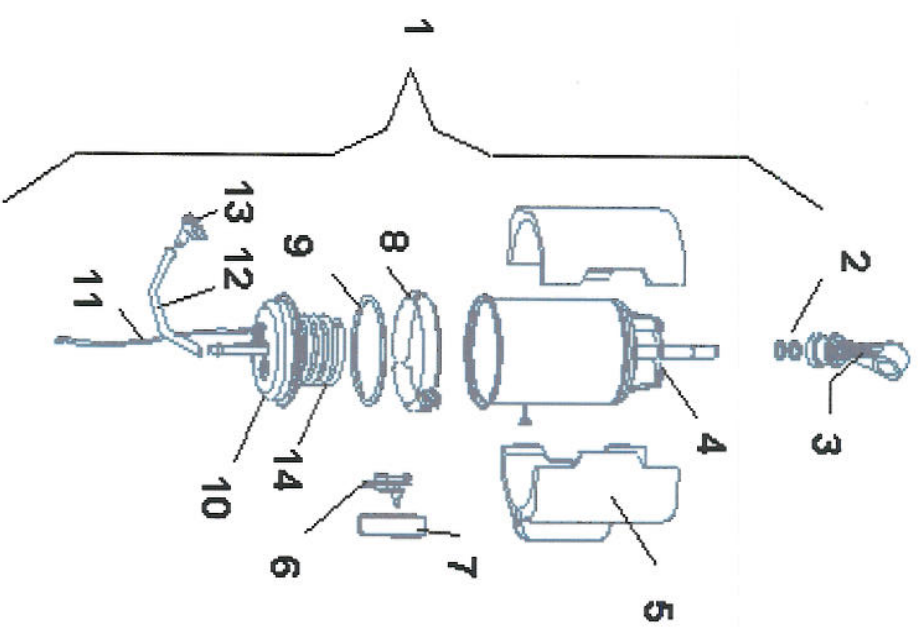

**Bottle / POU Quartz
Hot Tank**

No	Part Number	Description
1	033467P002	Hot Tank Assembly, Complete
2	030858-220	O-Ring, Faucet Fitting
3	032020-002	Fitting, Hot Faucet
4	033465-014	Body & Head Assy, Hot Tank
5	033460-001	Hot Tank Insulation, RH
5	033460-002	Hot Tank Insulation, LH
6	033451-002	Control, Hot
7	033452-001	Thermostat Cover
8	032729-002	V-Coupling, Clamp
9	030858-402	O-Ring, Heater Pan
10	033455-004	Heater Pan Assy
11	033459-002	Limiter, Heat
12	035023-001	Tubing, PVC 0.375 ID
13	033970-003	Valve Assy, Drain
14	032487-004	Element, Hot Tank