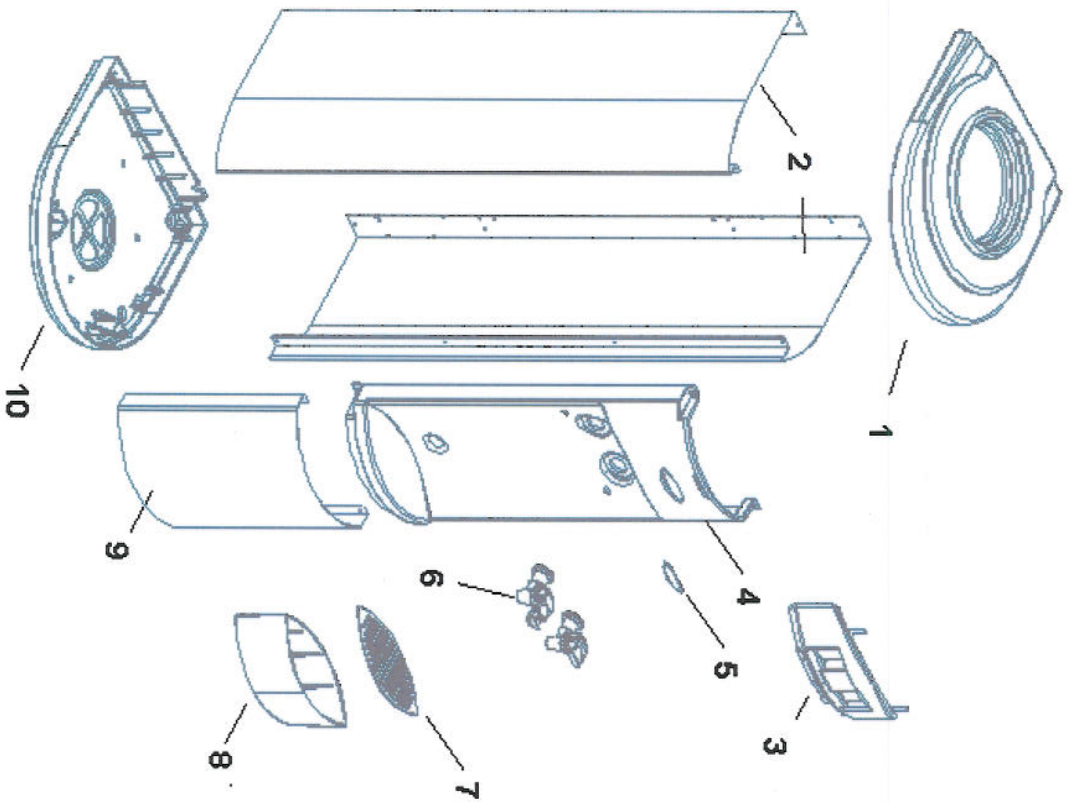

# Bottle Quartz Cabinetry

No	Part Number	Description
1	037156-001	Top
2	037153-001	Side Panel, SS
3	037154-001	Faucet Cover
4	037157-001	Upper Front Panel
5	70-0006	OASIS Label
6	033552P017	Faucet Assy - Cook
6	033552P018	Faucet Assy - Cold
6	033552P019	Faucet Assy - Hot
7	64-0407-00-B	Drip Tray Grille, BLK
8	64-0407-00-A	Drip Tray, BLK
9	037152-001	Lower Front Panel, SS
10	64-0046-09	Base
Not Shown		
	032080-107	Faucet Clip, BLK

# POU Quartz Cabinetry

No	Part Number	Description
1	037155-001	Top
2	037153-002	Side Panel, SS
3	037154-001	Faucet Cover
4	037157-001	Upper Front Panel
5	70-0006	OASIS Label
6	033552P017	Faucet Assy - Cook
6	033552P018	Faucet Assy - Cold
6	033552P019	Faucet Assy - Hot
7	64-0407-00-B	Drip Tray Grille, BLK
8	64-0407-00-A	Drip Tray, BLK
9	037152-002	Lower Front Panel, SS
10	64-0046-09	Base
Not Shown		
	032080-107	Faucet Clip, BLK