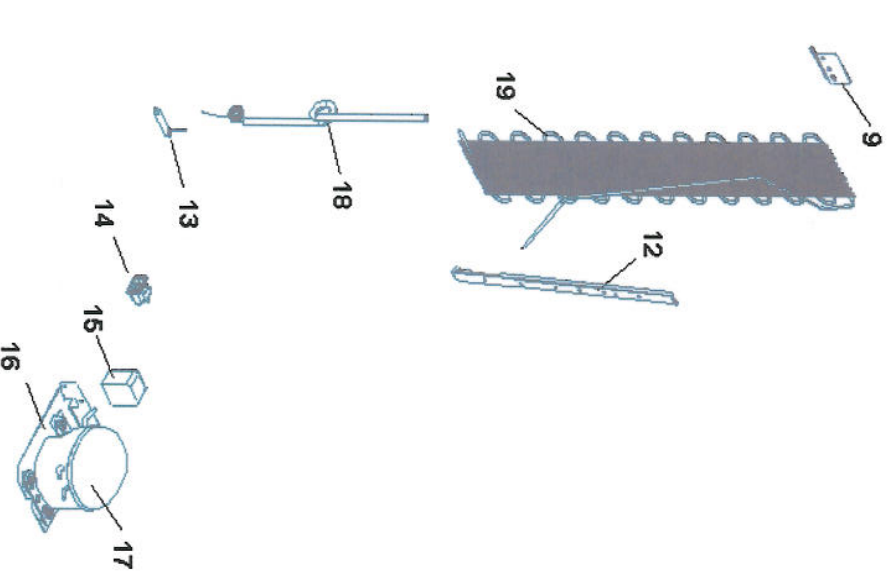

No	DESCRIPTION	White	Black
-	WaterGuard VI Assy	034982p211	034982p212
1	Body, WTG6	034932-101	034932-102
2	Gasket, WTG6	033965-001	033965-001
3	Retaining Ring, WTG6	035897-001	035897-001
4	Flow Divider	034275-001	034275-001
5	Toggle	034276-001	034276-001
6	Air Filter Assy	033345-101	033345-101