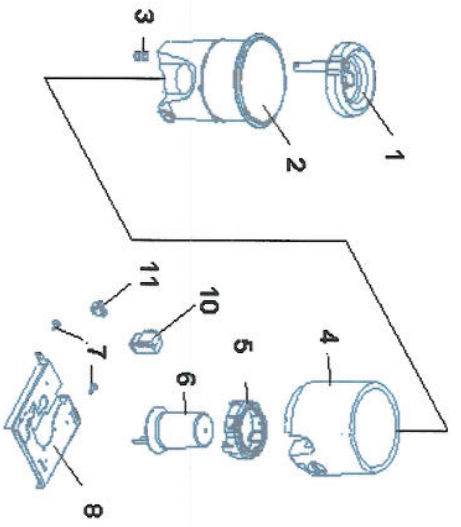

Bottle Quartz Skeleton

No	DESCRIPTION	HOT	COOK
1	Baffle	034125-001	034125-001
2	Reservoir	034303P002	034303P001
3	O-Ring, Reservoir Hot	030858-220	-
4	Reservoir Insulation	031427-002	031427-001
5	Collar, Probe RR	034256-001	034256-001
6	Probe Assy	034546P001	034546P001
7	Screw, Cabinet	032794-001	032794-001
8	Shelf	034006-001	034006-001
9	Handle	034050-002	034050-002
10	Cold Control	027040-027	027040-027
11	Switch, Hot Tank, Breaker	029545-002	-
12	Strut	031374-005	031374-005
13	Drier, Refrigerant	034343-002	034343-002
14	Power Inlet IEC 320	030325-001	030325-001
15	Compressor Relay Assembly	034597-003	034597-003
16	Base, Metal	032636-003	032636-003
17	Compressor	034549-101	034549-101
18	Heat Exchanger	030591P004	030591P004
19	Condenser	028357-005	028357-005