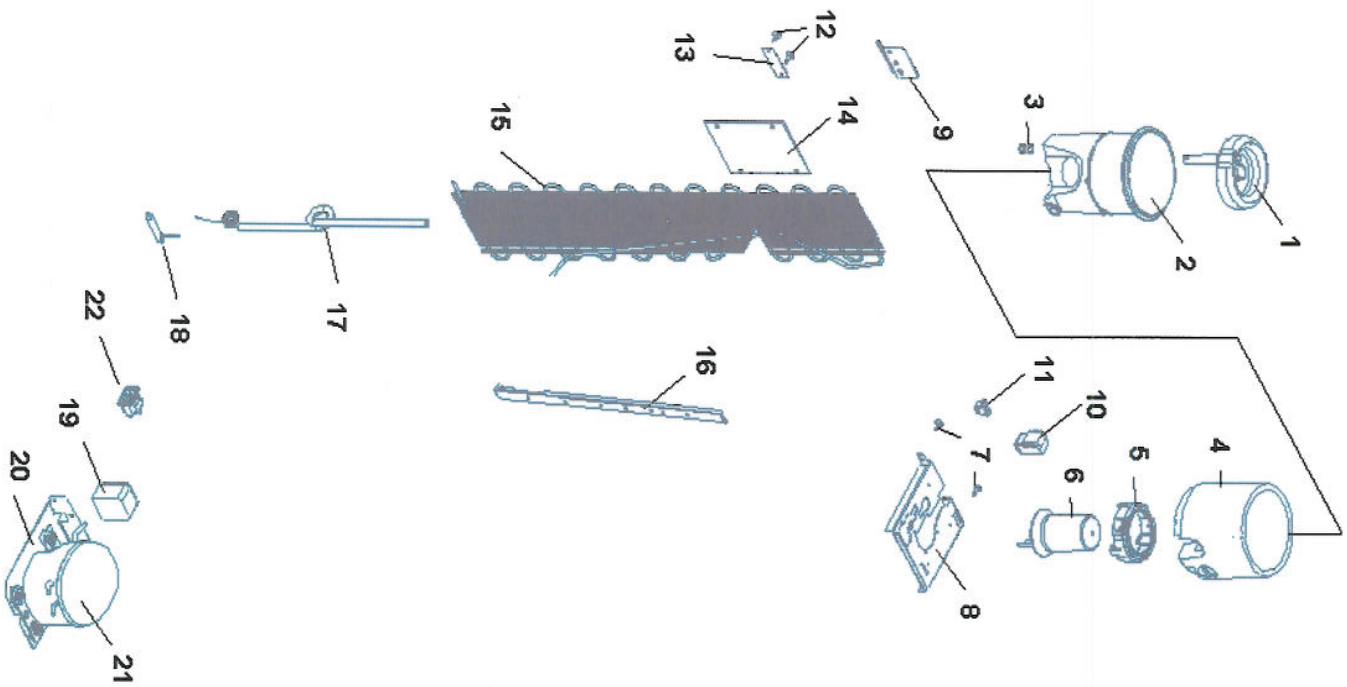

POU Quartz Skeleton