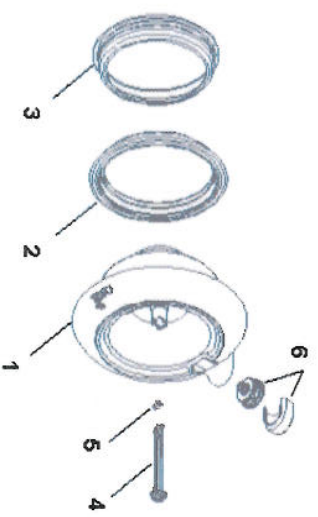

No	DESCRIPTION	White	Black
-	WaterGuard VI Assy	034982p211	034982p212
1	Body, WTG6	034932-101	034932-102
2	Gasket, WTG6	033965-001	033965-001
3	Retaining Ring, WTG6	035897-001	035897-001
4	Flow Divider	034275-001	034275-001
5	Toggle	034276-001	034276-001
6	Air Filter Assy	033345-101	033345-101