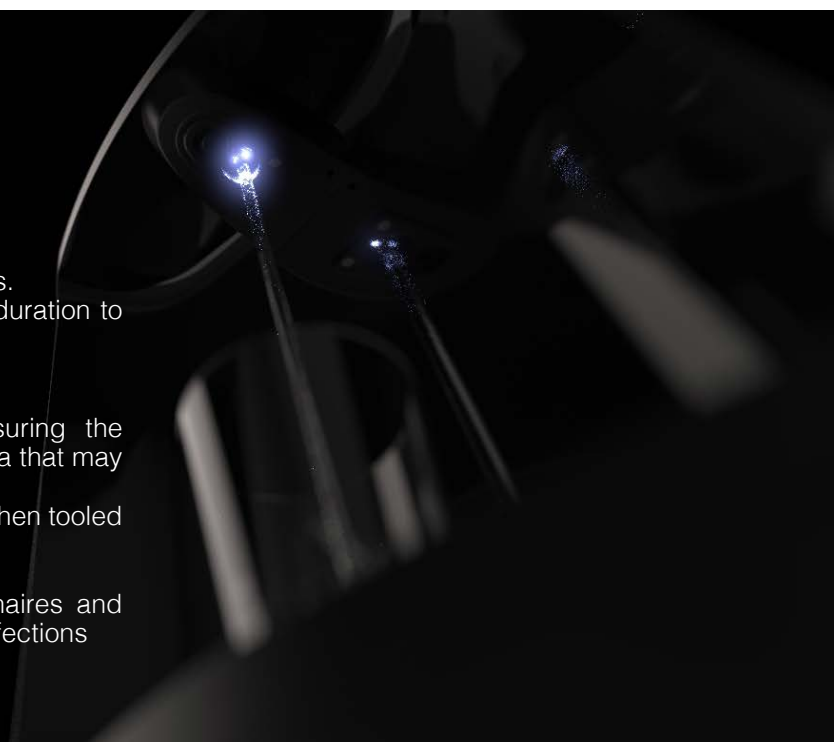

QUASAR

- UVC LED at point of dispense.
- Killing 99.99% of pathogens instantly as water flows.
- UVC-LEDs pulse on every 10 minutes for a short duration to keep the dispense point sanitized.

Quasar is installed at the point of dispense, ensuring the disinfection of potential pathogens and harmful bacteria that may be harboured at the spout.

Worry no more about the quality of water (particularly when tooled with Green Filter)

Choose a unit with QUASAR to instantly kill Legionnaires and microorganisms responsible for Hospital Associated Infections