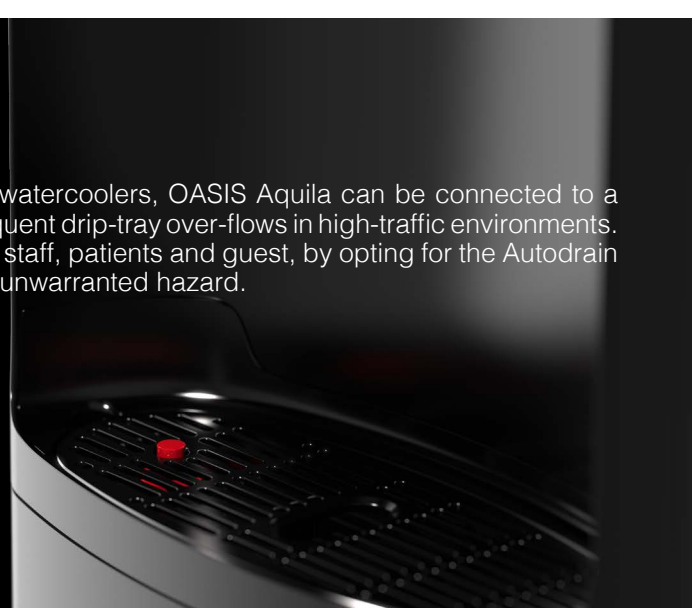

PREVENT ACCIDENTS

No Spills, No Slipping!

Unlike like conventional watercoolers, OASIS Aquila can be connected to a waste bottle, to avoid frequent drip-tray over-flows in high-traffic environments. Ensure the safety of your staff, patients and guest, by opting for the Autodrain option and avoiding this unwarranted hazard.