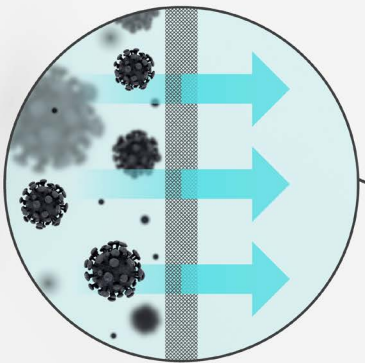

DISINFECTION

QUASAR  ULTRA BLUv 

QUASAR UVC LED

- UVC LED at point of dispense.
- Killing 99.99% of pathogens instantly as water flows.
- UVC LEDs pulse on every 10 minutes for a short duration to keep the dispense point sanitized.

ULTRA BLUv UV

- In-line UV Disinfecting water from within unit.
- Can be retrofitted.

FILTRATION

remedi

Remedi filter for virus removal

- Pleated filter media infused with Powdered Activated Carbon further enhanced with nano-technology.
- Remedi filters up to 0.02 microns.
- Filters potential pharmaceutical waste and pathogens that may be in water supply.

OASIS green filter has a range of filters to choose from: One for every requirement.

CONTACTLESS

- An electronic-eye automatically activates water flow. No need to touch surfaces.
- Additionally, our large alcove means that water bottles will not touch dispense point (265mm).
- Eliminating possibilities of potential cross-contamination