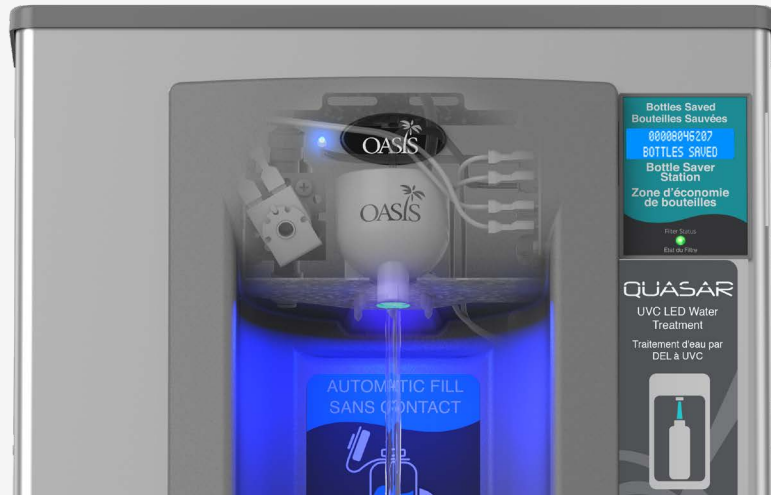

RLF8Y remote chiller + remedi filters + flowmeter

QUASAR + **remedi**

Combine leaders in disinfection and filtration to have the safest and highest quality water on your premises.

Filter chemicals and pathogens with **green filter remedi** and use **QUASAR** at point of dispense to eliminate any potential pathogen/virus cross-contamination.

(PWSMEBQ is 14.4 cm deep)

Suggested for the **home**:

Over the counter:

PWSMEBFY

PWSMEBQY - With QUASAR

Under the counter:

R1PY remote chiller + remedi filter + flowmeter

Have peace of mind when your family refill their sports bottles knowing they have the cleanest water for their health.

DISINFECTION

QUASAR  ULTRA BLUv 

QUASAR UVC LED

- UVC LED at point of dispense.
- Killing 99.99% of pathogens instantly as water flows.
- UVC LEDs pulse on every 10 minutes for a short duration to keep the dispense point sanitized.

ULTRA BLUv UV

- In-line UV Disinfecting water from within unit.
- Can be retrofitted.

FILTRATION

remedi

Remedi filter for virus removal

- Pleated filter media infused with Powdered Activated Carbon further enhanced with nano-technology.
- Remedi filters up to 0.02 microns.
- Filters potential pharmaceutical waste and pathogens that may be in water supply.