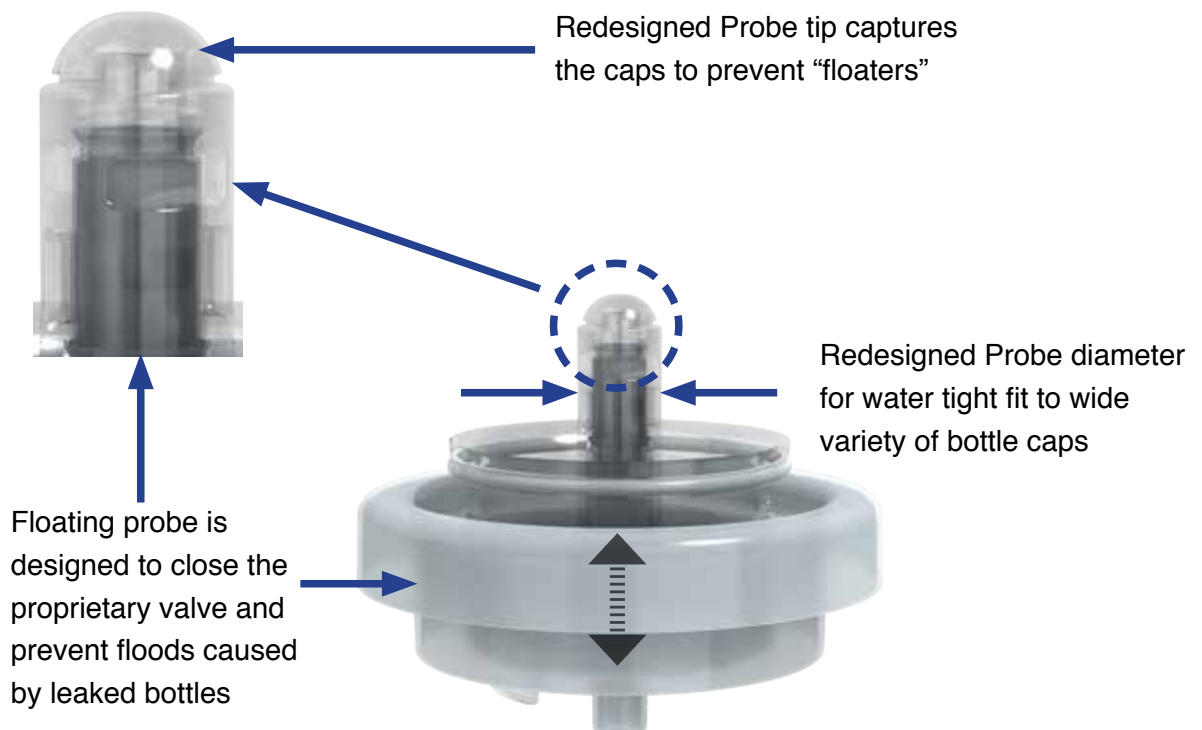

## Features:

- ◆ Eliminates spills during bottle changes
- ◆ Easy to install snap-in feature, without removing the cooler top
- ◆ Proprietary sealing mechanism prevents messes caused by leaky bottles
- ◆ Easy to change air filter captures dust and particles down to 25 microns
- ◆ Available in 3 colors: Standard White, Bright White and Black

# WaterGuard 7

\* RR/SR models from 1994-2000 can be retrofitted with WaterGuard 7 with the purchase of a new reservoir.