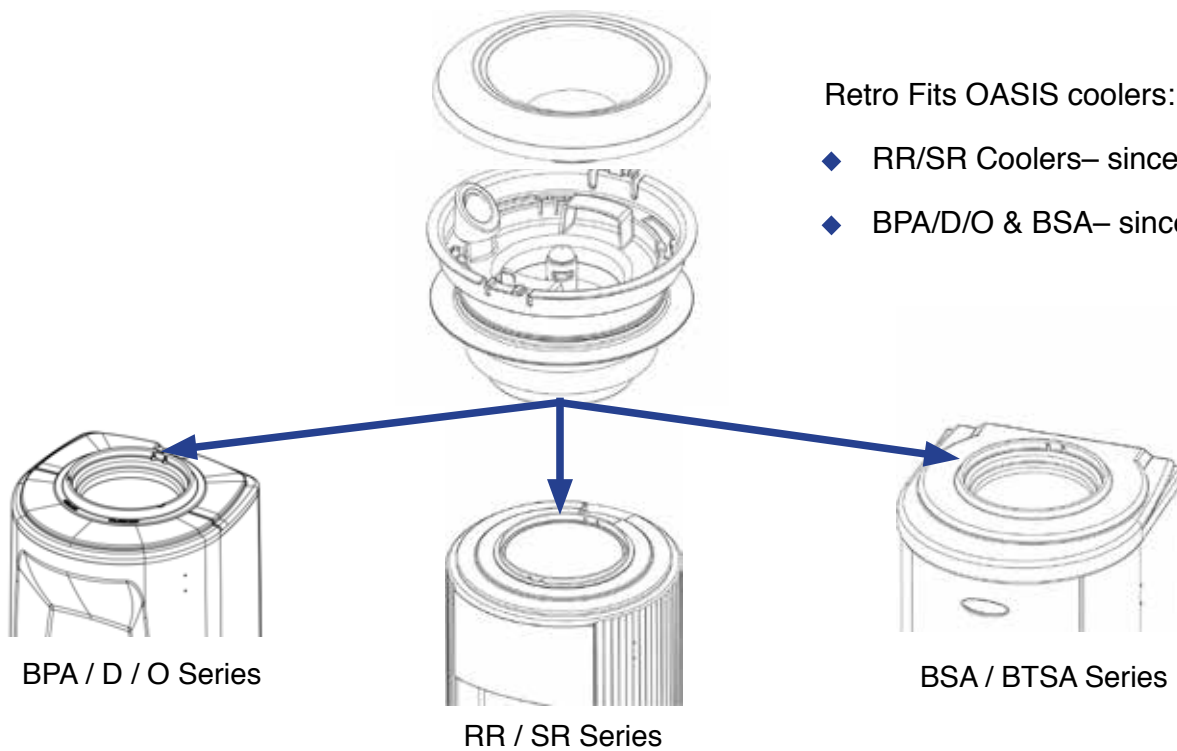

## Features:

- ◆ Eliminates spills during bottle changes
- ◆ Easy to install snap-in feature, without removing the cooler top
- ◆ Proprietary sealing mechanism prevents messes caused by leaky bottles
- ◆ Easy to change air filter captures dust and particles down to 25 microns
- ◆ Available in 3 colors: Standard White, Bright White and Black

# WaterGuard 7

\* RR/SR models from 1994-2000 can be retrofitted with WaterGuard 7 with the purchase of a new reservoir.