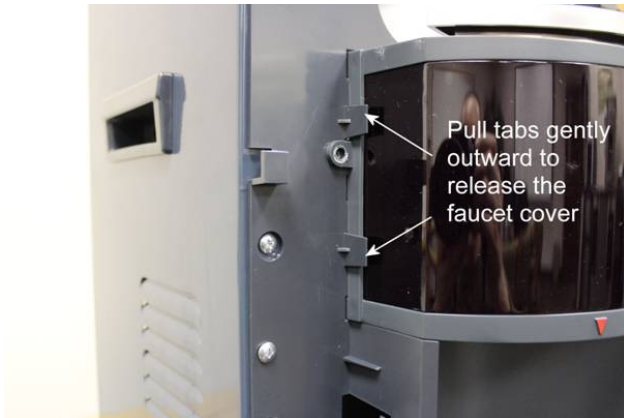

Service Bulletin

02/04/13

ONXY Series Solenoid and Faucet Body Cleaning Models: B1CCTHS, POU1CCTHS, PFOU1CCTHS & PFLU1CCTHS

If water is leaking out the nozzle there might be mineral buildup on the solenoid and faucet body that will cause the faucet to leak. Drain and unplug unit from electrical power. Follow steps below.